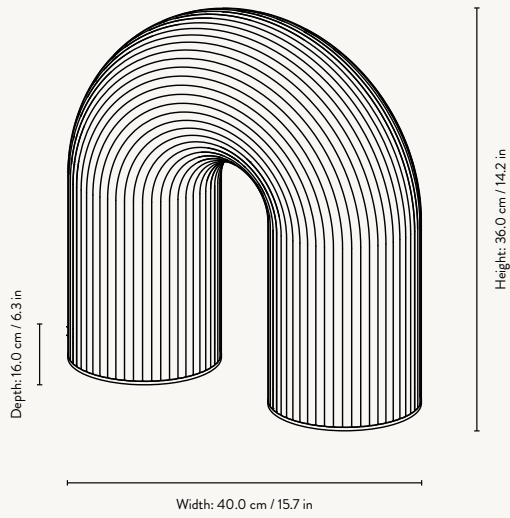

1104263776
White/Brass

1104263777
White/Stainless
Steel

1104263778
White/Brass

1104263779
White/Stainless
Steel

VUELTA WALL LAMP 40

Size: Ø: 8.4 x L: 40 cm
Ø: 3.3 x L: 15.7 in
Material: Mouth-blown rippled Opal glass tube with solid brushed brass or steel parts. 2.5 metre white fabric cord with dimmer
Care: Wipe with a damp cloth
Info: Light Source: 220-240V, 20 W Non-removable LED light source, 50Hz, 3000K, CRI >90. Dimmable up to 1200lm with memory controlled by the switch or by remote. Service life 30,000 hours. Certification: CE, IP20, Class I. Wall brackets and mounting screws are included. Only approved for sale in EU/NO/CH/UK. Separate version for US. Registered design
Net. weight: 1.7 kg
Packsizes: 1

VUELTA WALL LAMP 100

Size: Ø: 8.4 x L: 100 cm
Ø: 3.3 x L: 39.4 in
Material: Mouth-blown rippled Opal glass tube with solid brushed brass or steel parts. 2.5 metre white fabric cord with dimmer
Care: Wipe with a damp cloth
Info: Light Source: 220-240V, 30 W Non-removable LED light source, 50Hz, 3000K, CRI >90. Dimmable up to 1200lm with memory controlled by the switch or by remote. Service life 30,000 hours. Certification: CE, IP20, Class I. Wall brackets and mounting screws are included. Only approved for sale in EU/NO/CH/UK. Separate version for US. Registered design
Net. weight: 4 kg
Packsizes: 1

VUELTA TABLE LAMP

110061201
White

VUELTA LAMP

Size: H: 21.5 x W: 21.5 x D: 8.5 cm
H: 8.5 x W: 8.5 x D: 3.3 in

Material: Rippled opal glass with glossy finish.
Solid brass feet with matte polish.
1.7 metre white fabric cord with dimmer

Country: China

Net. weight: 1.3 kg

Packsizes: 2

VUELTA FLOOR LAMP

1104267278
White

VUELTA FLOOR LAMP

Size: H: 36 x W: 40 x D: 16 cm
H: 14.2 x W: 15.7 x D: 6.3 in

Material: Rippled opal glass with glossy finish.
Solid brass feet with matte polish.
2.6 metre white fabric cord with dimmer