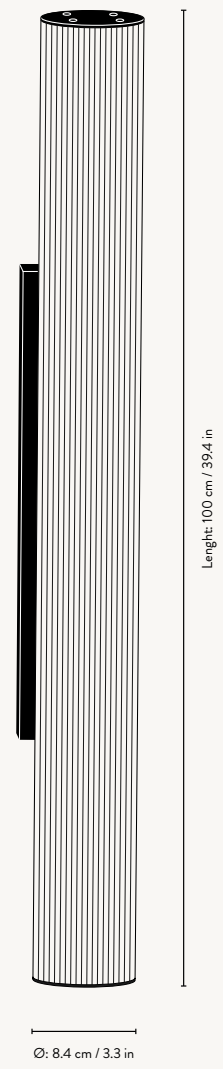

Classification: Floor lamp and Table Lamp: Class II
Pendant and Wall lamp: Class I

VUELTA PENDANT 60

VUELTA PENDANT 100

VUELTA WALL LAMP 40

VUELTA WALL LAMP 100

1104263510
White/Brass

1104263512
White/Stainless
Steel

1104263020
White/Brass

1104263513
White/Stainless
Steel

VUELTA PENDANT 60

Size: Ø: 8.4 x L: 60 cm
Ø: 3.3 x L: 33.6 in
Material: Mouth-blown rippled Opal glass tube with solid brushed brass or steel parts. 6 metre white fabric cord. 5 metre suspension wire
Care: Wipe with a damp cloth
Info: Light Source: 220-240V, 15 W Non-removable LED light source, 50Hz, 3000K, CRI >90. Dimmable up to 2400lm with memory controlled by a remote or Dali system. Service life 30,000 hours. Certification: CE, IP20, Class I. Canopy, ceiling brackets and mounting screws are included. Only approved for sale in EU/NO/CH/UK. Separate version for US. Registered design
Net. weight: 2.2 kg
Packsizes: 1

1104263776
White/Brass

1104263777
White/Stainless
Steel

1104263778
White/Brass

1104263779
White/Stainless
Steel

VUELTA WALL LAMP 40

Size: Ø: 8.4 x L: 40 cm
Ø: 3.3 x L: 15.7 in
Material: Mouth-blown rippled Opal glass tube with solid brushed brass or steel parts. 2.5 metre white fabric cord with dimmer
Care: Wipe with a damp cloth
Info: Light Source: 220-240V, 20 W Non-removable LED light source, 50Hz, 3000K, CRI >90. Dimmable up to 1200lm with memory controlled by the switch or by remote. Service life 30,000 hours. Certification: CE, IP20, Class I. Wall brackets and mounting screws are included. Only approved for sale in EU/NO/CH/UK. Separate version for US. Registered design
Net. weight: 1.7 kg
Packsizes: 1

VUELTA TABLE LAMP

110061201
White

VUELTA LAMP

Size: H: 21.5 x W: 21.5 x D: 8.5 cm
H: 8.5 x W: 8.5 x D: 3.3 in

Material: Rippled opal glass with glossy finish.
Solid brass feet with matte polish.
1.7 metre white fabric cord with dimmer