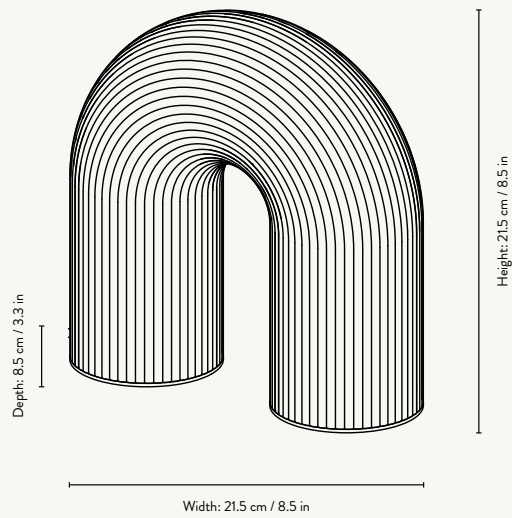

Net. weight: 3 kg

Packsizes: 1

-  1104263776
White/Brass
-  1104263777
White/Stainless
Steel

-  1104263778
White/Brass
-  1104263779
White/Stainless
Steel

VUELTA WALL LAMP 40

Size: Ø: 8.4 x L: 40 cm
Ø: 3.3 x L: 15.7 in

Net. weight: 1.7 kg

Packsizes: 1

VUELTA WALL LAMP 100

Size: Ø: 8.4 x L: 100 cm
Ø: 3.3 x L: 39.4 in

Material: Mouth-blown rippled Opal glass tube with solid brushed brass or steel parts. 2.5 metre white fabric cord with dimmer

Net. weight: 4 kg

Packsizes: 1

VUELTA TABLE LAMP

110061201
White

VUELTA LAMP

Size: H: 21.5 x W: 21.5 x D: 8.5 cm
H: 8.5 x W: 8.5 x D: 3.3 in

Material: Rippled opal glass with glossy finish.
Solid brass feet with matte polish.
1.7 metre white fabric cord with dimmer

Country: China

Net. weight: 1.3 kg

Packsizes: 2

VUELTA FLOOR LAMP

1104267278
White

VUELTA FLOOR LAMP

Size: H: 36 x W: 40 x D: 16 cm
H: 14.2 x W: 15.7 x D: 6.3 in

Material: Rippled opal glass with glossy finish.
Solid brass feet with matte polish.
2.6 metre white fabric cord with dimmer