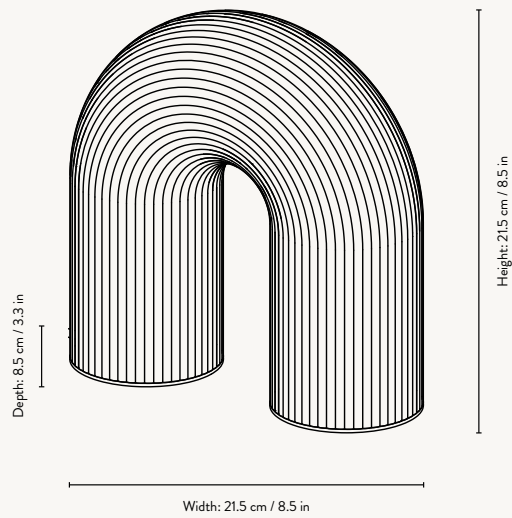

1104263776
White/Brass

1104263777
White/Stainless
Steel

1104263778
White/Brass

1104263779
White/Stainless
Steel

VUELTA WALL LAMP 40

Size: Ø: 8.4 x L: 40 cm
Ø: 3.3 x L: 15.7 in
Material: Mouth-blown rippled Opal glass tube with solid brushed brass or steel parts. 2.5 metre white fabric cord with dimmer
Care: Wipe with a damp cloth
Info: Light Source: 220-240V, 20 W Non-removable LED light source, 50Hz, 3000K, CRI >90. Dimmable up to 1200lm with memory controlled by the switch or by remote. Service life 30,000 hours. Certification: CE, IP20, Class I. Wall brackets and mounting screws are included. Only approved for sale in EU/NO/CH/UK. Separate version for US. Registered design
Net. weight: 1.7 kg
Packsizes: 1

VUELTA WALL LAMP 100

Size: Ø: 8.4 x L: 100 cm
Ø: 3.3 x L: 39.4 in
Material: Mouth-blown rippled Opal glass tube with solid brushed brass or steel parts. 2.5 metre white fabric cord with dimmer
Care: Wipe with a damp cloth
Info: Light Source: 220-240V, 30 W Non-removable LED light source, 50Hz, 3000K, CRI >90. Dimmable up to 1200lm with memory controlled by the switch or by remote. Service life 30,000 hours. Certification: CE, IP20, Class I. Wall brackets and mounting screws are included. Only approved for sale in EU/NO/CH/UK. Separate version for US. Registered design
Net. weight: 4 kg
Packsizes: 1

VUELTA TABLE LAMP

110061201
White

VUELTA LAMP

Size: H: 21.5 x W: 21.5 x D: 8.5 cm
H: 8.5 x W: 8.5 x D: 3.3 in

Material: Rippled opal glass with glossy finish.
Solid brass feet with matte polish.
1.7 metre white fabric cord with dimmer