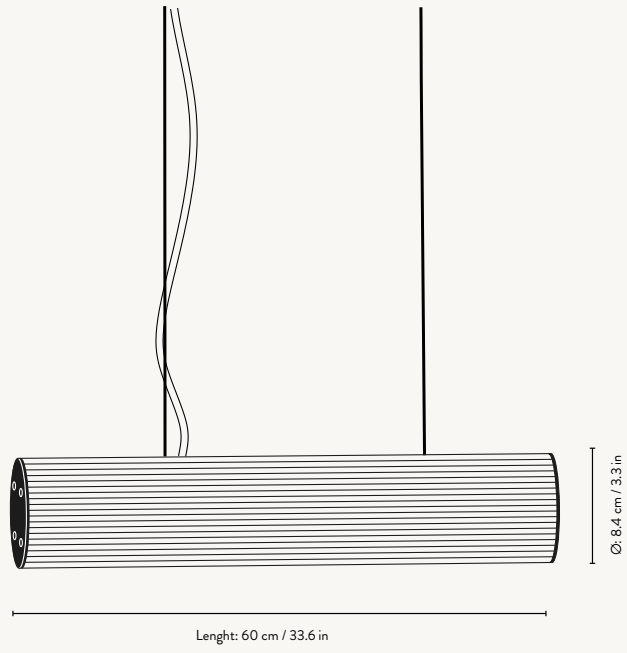

VUELTA PENDANT 60