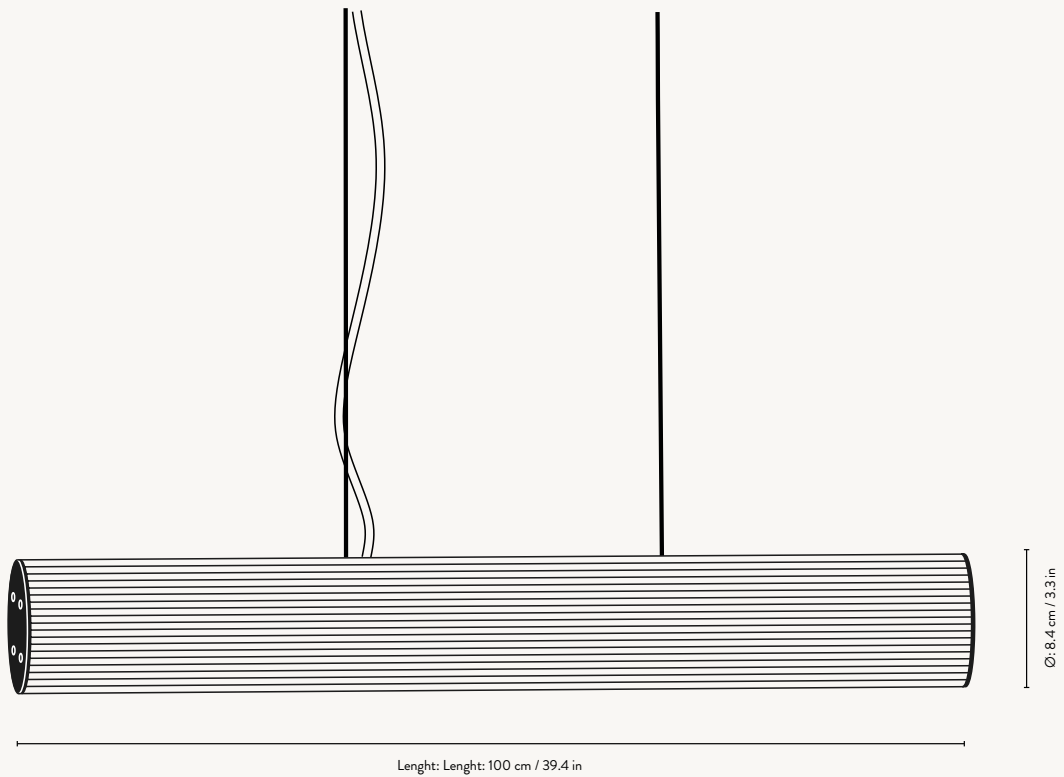

Vuelta Wall lamp 100:
Non-removable LED, 30 W 3000 K, CRI> 95.
Dimmable up to 2400 lm with memory controlled by a remote or dimmer switch.
Service life 30,000 hours

Vuelta Table Lamp:
Non removable LED, 3W 2500K, CRI >80.
Dimmable up to 183 lm. Service life: 30,000 hours
Vuelta Floor Lamp:
Non removable LED, 3W 2500K, CRI >80.
Dimmable up to 192 lm. Service life: 30,000 hours

Certifications: Floor lamp And Table Lamp:
IP20, CE, UKCA. Only approved for EU/NO/CH/UK.
UK plug version for UK. Separate version for US
Pendant and Wall Lamp:
IP20 CE, UKCA. Only approved for EU/NO/CH/UK.

Classification: Floor lamp and Table Lamp: Class II
Pendant and Wall lamp: Class I

VUELTA PENDANT 60

VUELTA PENDANT 100

VUELTA WALL LAMP 40

VUELTA WALL LAMP 100

-  1104263510
White/Brass
-  1104263512
White/Stainless
Steel

-  1104263020
White/Brass
-  1104263513
White/Stainless
Steel

VUELTA PENDANT 60

Size: Ø: 8.4 x L: 60 cm
Ø: 3.3 x L: 33.6 in

Material: Mouth-blown rippled Opal glass tube with solid brushed brass or steel parts. 6 metre white fabric cord. 5 metre suspension wire