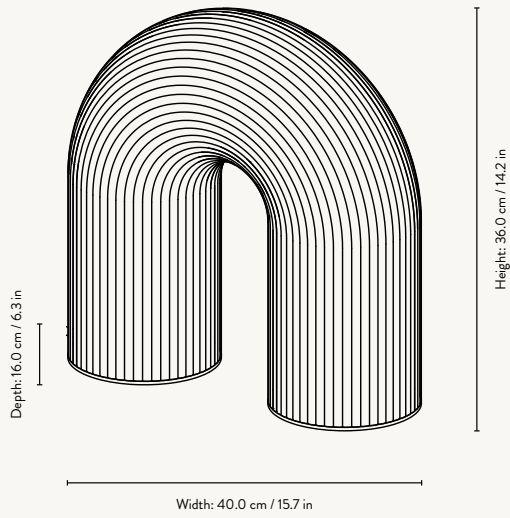

Net. weight: 1.7 kg

Packsizes: 1

VUELTA WALL LAMP 100

Size: Ø: 8.4 x L: 100 cm
Ø: 3.3 x L: 39.4 in

Material: Mouth-blown rippled Opal glass tube with solid brushed brass or steel parts. 2.5 metre white fabric cord with dimmer

Net. weight: 4 kg

Packsizes: 1

VUELTA TABLE LAMP

110061201
White

VUELTA LAMP

Size: H: 21.5 x W: 21.5 x D: 8.5 cm
H: 8.5 x W: 8.5 x D: 3.3 in

Material: Rippled opal glass with glossy finish.
Solid brass feet with matte polish.
1.7 metre white fabric cord with dimmer

Care: Wipe with a damp cloth

Info: Non removable LED light source, warm white.
2500K, CRI >80. Dimmable up to 183lm
Service life: 30,000 hours.
Only approved for EU/NO/CH/UK
(UK plug version for UK). Separate version
for US. Registered design

Country: China

Net. weight: 1.3 kg

Packsizes: 2

VUELTA FLOOR LAMP

1104267278
White

VUELTA FLOOR LAMP

Size: H: 36 x W: 40 x D: 16 cm
H: 14.2 x W: 15.7 x D: 6.3 in

Material: Rippled opal glass with glossy finish.
Solid brass feet with matte polish.
2.6 metre white fabric cord with dimmer