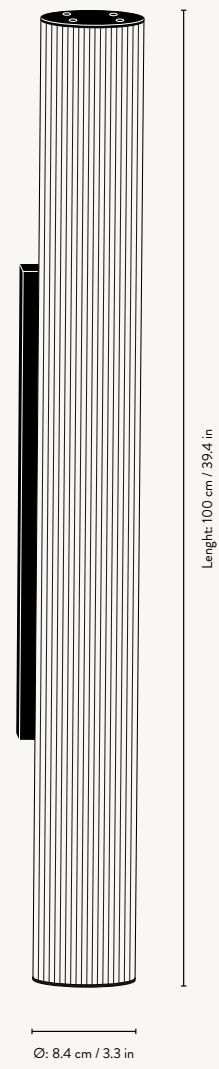

Vuelta Lamps

Vuelta Lamps

Fusing textural complexity with modern simplicity, the Vuelta Pendant features cylindrical translucent glass with a distinct rippled surface and brushed metal finishes. With an LED light source that emits a soft, diffused light, the Vuelta Pendant comes with an adjustable dimmer remote for ultimate ambiance control. Use the pendant on its own, or hang multiple lamps in a row for a bright, uniformed statement.

Products: Vuelta Pendant 60 - 20 W
Vuelta Pendant 100 - 30 W
Vuelta Wall Lamp 40 - 15 W
Vuelta Wall Lamp 100 - 30 W
Vuelta Table Lamp - 3 W
Vuelta Floor Lamp - 3 W

Country of origin: China

Assembly: Detailed assembly manual is included when buying a socket pendant. Due to earth connection (Class I) mounting of this lamp should be carried out by a licenced electrician.

Classification: Floor lamp and Table Lamp: Class II
Pendant and Wall lamp: Class I

VUELTA PENDANT 60

VUELTA PENDANT 100

VUELTA WALL LAMP 40

VUELTA WALL LAMP 100

-  1104263510
White/Brass
-  1104263512
White/Stainless
Steel

-  1104263020
White/Brass
-  1104263513
White/Stainless
Steel

VUELTA PENDANT 60

Size: Ø: 8.4 x L: 60 cm
Ø: 3.3 x L: 33.6 in

Material: Mouth-blown rippled Opal glass tube with solid brushed brass or steel parts. 6 metre white fabric cord. 5 metre suspension wire