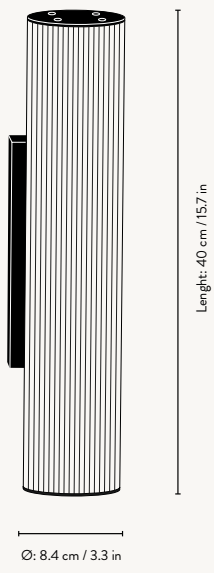

VUELTA WALL LAMP 40