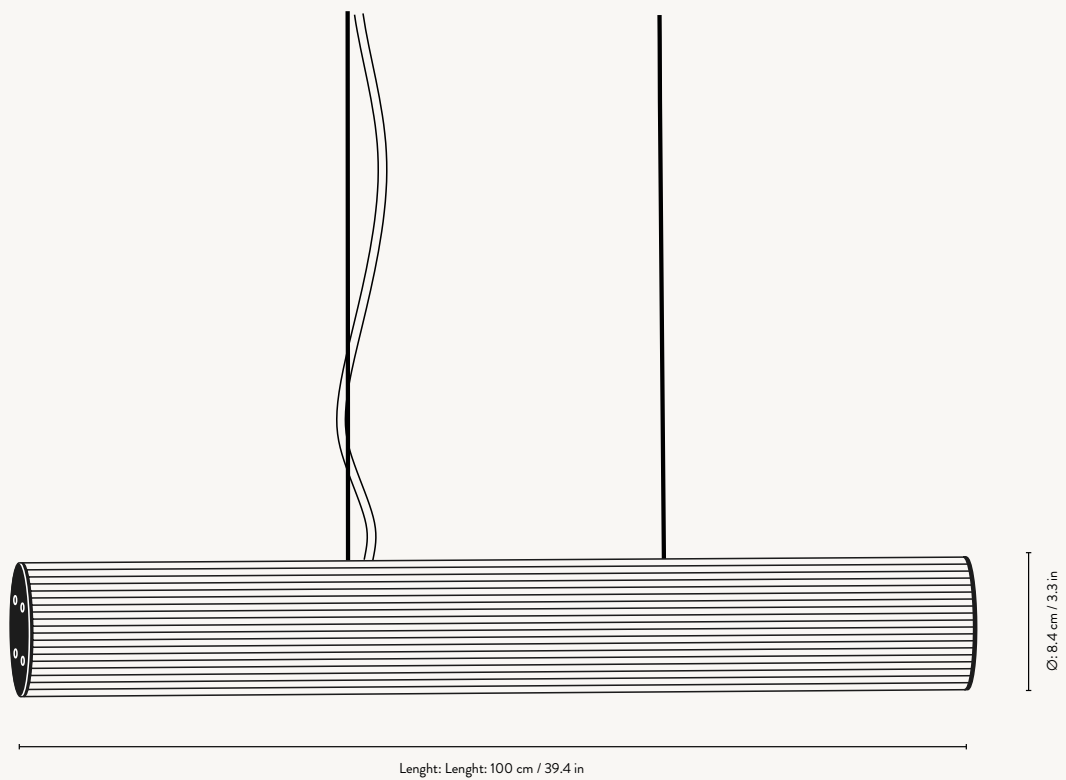

VUELTA PENDANT 100